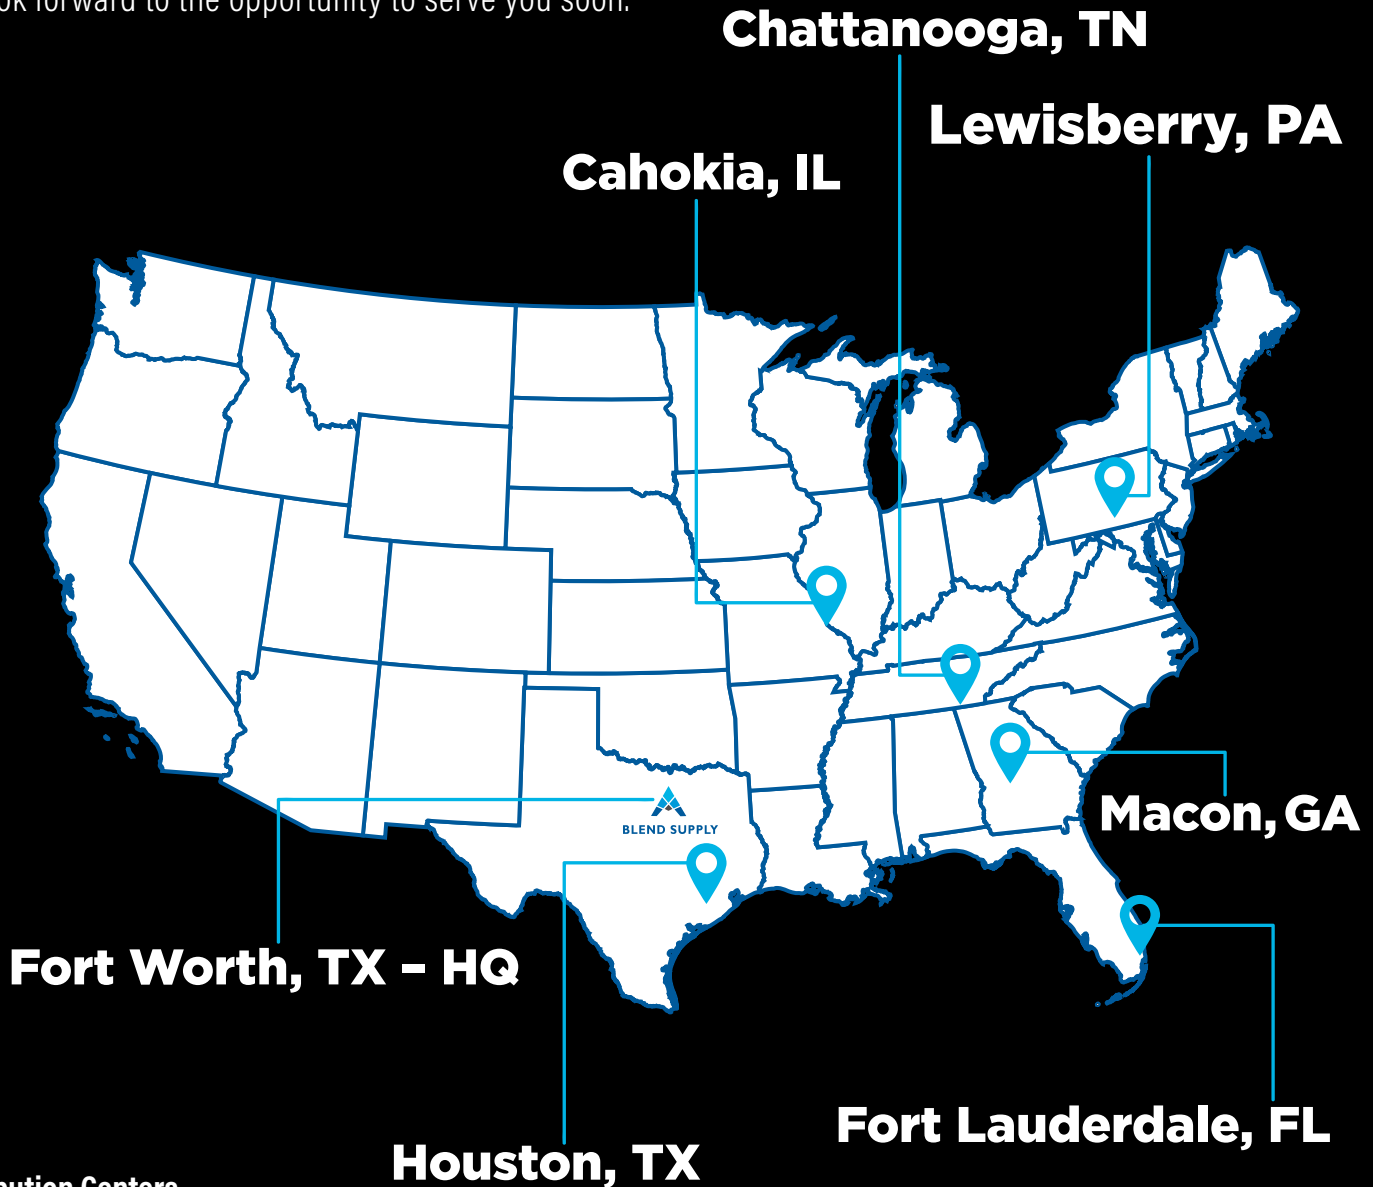

WHY BUY FROM BLEND SUPPLY?

Blend Supply is a full service distributor of coatings, industrial and MRO supplies with deep industry expertise serving the aerospace, industrial, marine and military markets. Our full service team provides customer service and on-site technical assistance. Blend Supply offers next day shipping options for most of the country from our many distribution centers across the U.S.

We look forward to the opportunity to serve you soon.

Distribution Centers

6675 Corporation Parkway Fort Worth, TX 76126

3262 Chapel Creek Blvd. Fort Worth, TX 76116

604 Watts Ave. Chattanooga, TN 37421

633B Lowther Road, Lewisberry, PA 17339

11242 Brittmoore Park Dr. Houston, TX 77041

3001 NW 60th St. Fort Lauderdale, FL 33309

8375 Grace Road, Suite 100 Macon, GA 31216

5310 Omega Dr. Cahokia, IL 62206

BE SOCIAL WITH US